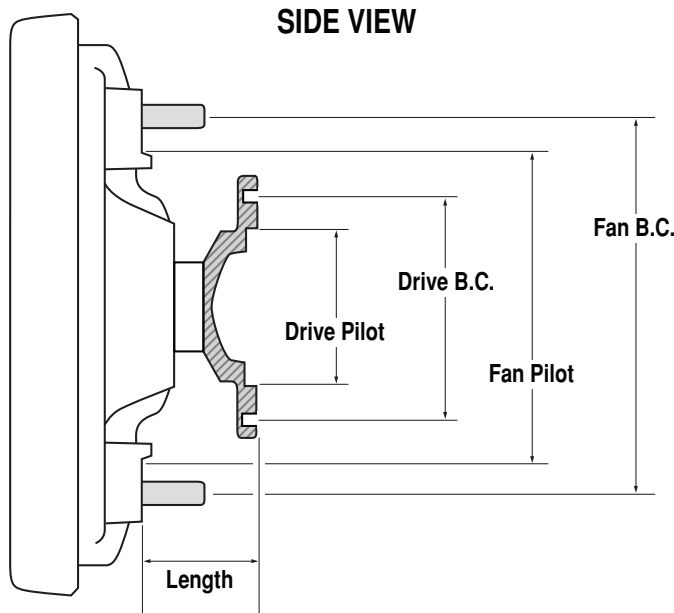

Bolt-on mount style

1. **4. What is the Drive Bolt Circle measurement?**
2. **5. What is the Drive Pilot measurement?**
3. **6. What is the Length measurement?**
4. **7. What is the Fan Pilot measurement?**
5. **8. What is the Fan Bolt Circle measurement?**
6. **9. What is the Thread Type?**

Use thread gauges, included with Spectrum cart (red bin).

1. .75-16UNF-2B LH
- 1.25-16UN-2B LH
- 1.25-18UNEF-2B RH
- 2.25-8UNC-2A LH Male
5. M30x2-6H LH
6. M36x2-6H LH

Once you have all of this information, go to www.kitmasters.com/spectrum and enter these measurements to determine the required replacement.