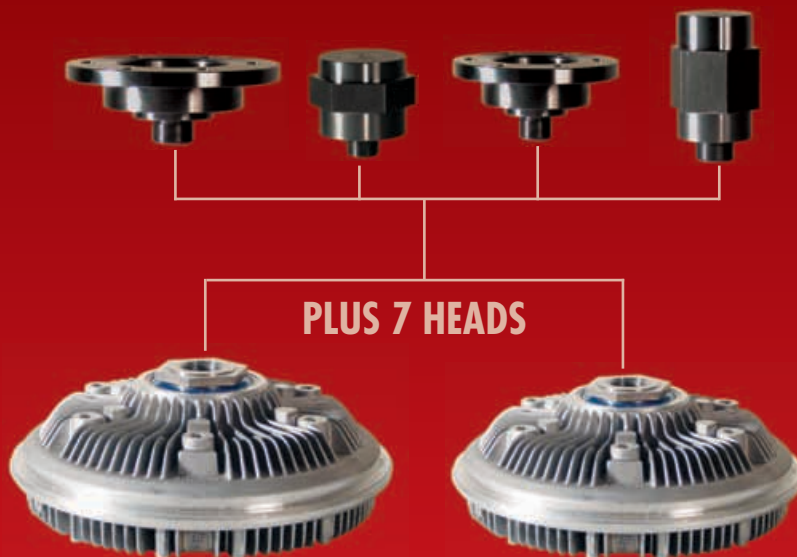

51 INTERCHANGEABLE BRACKETS

EQUALS THOUSANDS OF PARTS!

THE SPECTRUM WAY

- Modular program requires dramatically less inventory
  - 7 heads
  - 51 brackets
  - 19 adapters
- 99% market coverage
- Eliminates lead time
- Reduce lost sales on obsolete parts
- OEM Approved
- Competitively priced