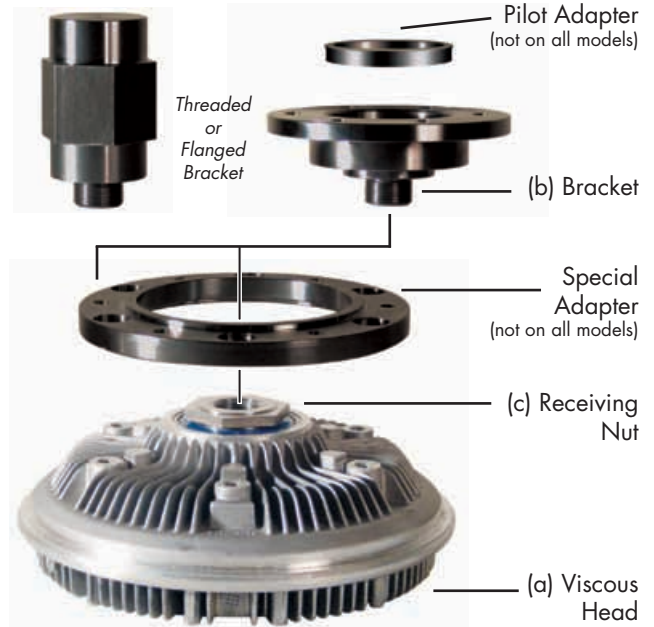

3. What is the mount type?

Bolt-on or Screw-on

If Bolt-on, answer questions 4 through 8.
If Screw-on, answer questions 6 through 9.

Bolt-on mount style

Screw-on mount style

- 4. What is the Drive Bolt Circle measurement?**
- 5. What is the Drive Pilot measurement?**
- 6. What is the Length measurement?**
- 7. What is the Fan Pilot measurement?**
- 8. What is the Fan Bolt Circle measurement?**
- 9. What is the Thread Type?**

Use thread gauges, included with Spectrum cart (red bin).

- .75-16UNF-2B LH
- 1.25-16UN-2B LH
- 1.25-18UNEF-2B RH
- 2.25-8UNC-2A LH Male
- M30x2-6H LH
- M36x2-6H LH

Once you have all of this information, go to www.kitmasters.com/spectrum and enter these measurements to determine the required replacement.

ASSEMBLING YOUR NEW MODULAR VISCOUS FAN DRIVE

1. Insert viscous head (a) into the holding cradle on the top of the Spectrum cart.
2. Add any required special adapters (not on all clutches)
 - a. Follow instructions included with special adapters
3. Start threading (by hand) the bracket (b) into the receiving nut (c).
 - All brackets thread into the head counterclockwise except when using head number RV-HO3.
4. Refer to chart below to determine required wrench type.
 - 2" Socket & spanner wrench are included with Spectrum cart.
5. Use appropriate wrench to torque bracket to head.
 - Refer to chart below for torque specs.
6. If pilot adapter is required, do not install until you are ready to mount clutch on vehicle.