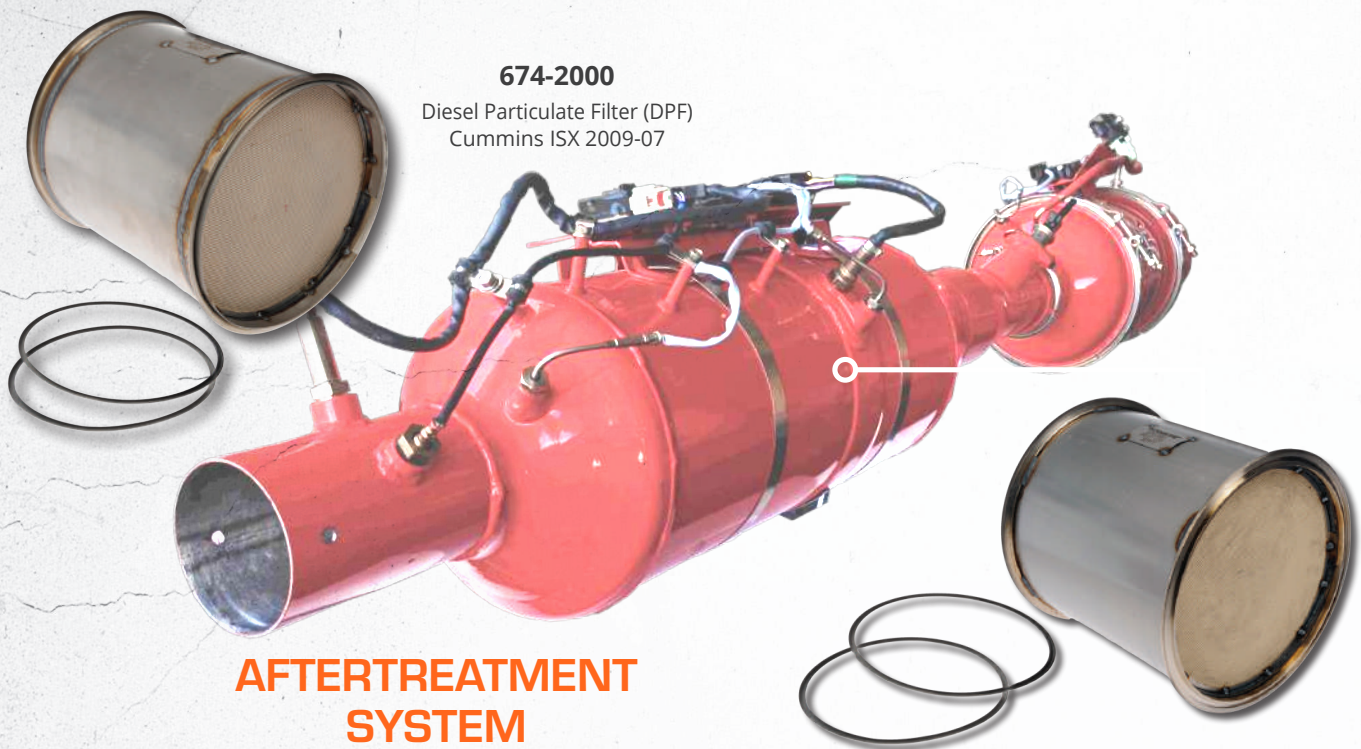

DIESEL PARTICULATE FILTERS (DPF)

100% NEW, NOT REMAN

- Gaskets included
- Direct fit replacement
- New DPFs, not cleaned or remanufactured – avoid core charges!
- Backed by a two year unlimited mileage nationwide warranty
- Emissions compliant for 2007 and newer models
- Meets OEM efficiency standards

DIESEL OXIDATION CATALYST

674-3100
Cummins ISB 6.7
2009-07

674-3101
Cummins ISC 8.3 &
ISL 8.9 2009-07

674-3102
Cummins ISM 10.8
2009-07

674-3103
Cummins ISM 10.8
2009-07

Growing the Heavy Duty Aftermarket

DIESEL PARTICULATE FILTERS (DPF)