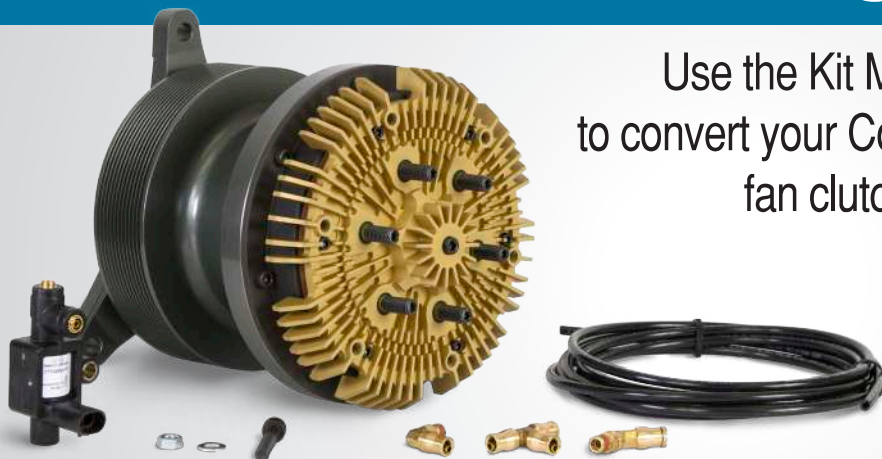

Replacement for **COOL LOGIC™** & **BEHR® VISCO®** Fan Clutches

*Cool Logic HDMS fan clutches
have been discontinued by the OEM*

*Competitor's replacements often have
extended backorders*

**Kit Masters has a higher quality, proven solution
AVAILABLE TO SHIP NOW!**

Use the Kit Masters 2-Speed GoldTop
to convert your Cool Logic HDMS or Behr® Visco®
fan clutch to trusted technology

Our 2-Speed GoldTop packs over
5,000 in/lbs of Torque!

Fail-Safe Design

Innovative design will **AUTOMATICALLY LOCK UP** fan
clutch when the friction material nears the end of its life.

The conversion kit includes:

- New fan clutch assembly
- Solenoid valve
- Air line and conversion hardware
- Conversion instructions

KIT MASTERS

FAN CLUTCH EXPERTS

CROSS-REFERENCE - FROM ORIGINAL COOL LOGIC™