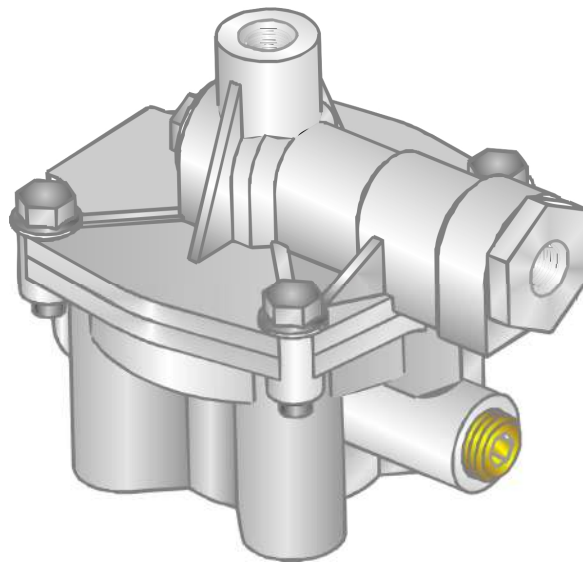

❖ introducing ❖

120200 & 120205

relay emergency valves

- Less expensive but delivers similar performance to Sealco's well known 110200 & 110205 relay emergency valves
- Only 2 ½ lbs. due to aluminum casting & small size
- Serviceable with 120143 Plug Unit & 110162 Spool Assembly
- Easy to install, excellent performance, reliable & Sealco brand are all good reasons to use these new valves

PART NUMBER	PORT SIZES (NPT)			
	Supply	Control	Reservoir	Delivery
120200	1/4"	1/4"	3/4"	3/8"
120205	3/8"	3/8"	3/4"	3/8"

SEALCO *Sealco* Commercial Vehicle Products

Phoenix, Arizona 85004 • (602) 253-1007 • sealcocvp.com